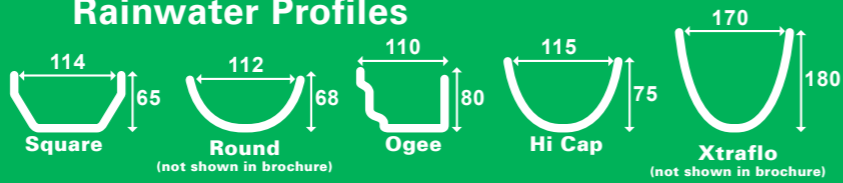

Rainwater

Square Gutter 114/65mm

Rainwater Profiles

Rainwater

Ogee Gutter 110/80mm

Gutter Length DESCRIPTION * 4m Square 4m Round CODE ■ RGS4 ● RG4	Union Bracket DESCRIPTION * Square Round CODE ■ RUS1 ● RU1	Fascia Brackets DESCRIPTION * Square Round CODE ■ RKS1 ● RK1	Stop End Outlets DESCRIPTION * Square Round CODE ■ ROS2 ● RO2
Running Outlet DESCRIPTION * Square Round CODE ■ ROS1 ● RO1	Stop End External DESCRIPTION * Square Round CODE ■ RES1 ● RE1	Stop End Internal DESCRIPTION * Square Round CODE ■ RES2 ● RE2	90° Angle DESCRIPTION * Square Round CODE ■ RAS1 ● RA1
135° Angle DESCRIPTION * Square Round CODE ■ RAS2 ● RA2	Adjustable Angle 50°-156° DESCRIPTION Square Round CODE ■ RAS3 ● RA3	Square / Round Gutter Adaptor DESCRIPTION Square CODE ■ RDS1	Cast Iron Ogee / Square Gutter Adaptor DESCRIPTION (RH) Square (LH) Square (RH) Round (LH) Round CODE ■ RDS3 ■ RDS4 ● RD3 ● RD4
Cast Iron Round / Square Gutter Adaptor DESCRIPTION Square Round CODE ■ RDS5 ● RD5	Down Pipe DESCRIPTION *± 2.5m Square *± 4.0m Square * 5.5m Square 2.5m Round 4.0m Round 5.5m Round CODE ■ RPS2.5 ■ RPS4 ■ RPS5.5 ● RP2.5 ● RP4 ● RP5.5	Offset Bend DESCRIPTION *± 90° Square *± 112° Square 90° Round 112° Round CODE ■ RBS1 ■ RBS2 ● RB1 ● RB2	Adjustable Offset Bend DESCRIPTION CODE RBS5
Hopper DESCRIPTION *± CODE RHS1	Pipe Socket DESCRIPTION *± Square Round CODE ■ RSS1 ● RS1	Pipe Clip DESCRIPTION *± Standard Flush Round CODE ■ RCS1 ■ RCS2 ● RC1	Access Pipe DESCRIPTION Square Round CODE ■ RXS1 ● RX1
112° Branch DESCRIPTION *± Square Round CODE ■ RYS1 ● RY1	Square / Round Downpipe Adaptor DESCRIPTION CODE RDS2	Shoe DESCRIPTION *± Square Round CODE ■ RBS3 ● RB3	.W - White .BL - Black .BR - Brown .C - Caramel .G - Grey .A - Anthracite Grey Several round available in Grey (.G)

Gutter Length DESCRIPTION *4m CODE RGN4	Union Bracket DESCRIPTION * CODE RUN1	Fascia Brackets DESCRIPTION * CODE RKN1	Top Hung Fascia Brackets DESCRIPTION * CODE RKN2
Running Outlet DESCRIPTION * CODE RON1	Stop End Outlet DESCRIPTION * (RH) * (LH) CODE RON3 RON2	Stop End External DESCRIPTION * (RH) * (LH) CODE REN2 REN1	Stop End Internal DESCRIPTION * (RH) * (LH) CODE REN4 REN3
90° Angle External DESCRIPTION * CODE RAN2	90° Angle Internal DESCRIPTION * CODE RAN1	135° Angle External DESCRIPTION * CODE RAN4	135° Angle Internal DESCRIPTION * CODE RAN3
Any Angle Degree to Order DESCRIPTION * CODE RAN9	Ogee / Round Gutter Adaptor DESCRIPTION (RH) (LH) CODE RNR3 RNR4	Ogee / Square Gutter Adaptor DESCRIPTION (RH) (LH) CODE RNS3 RNS4	.W - White .BL - Black .BR - Brown .C - Caramel .A - Anthracite Grey * Also available in Caramel

Drain Guard Suitable for round or square DESCRIPTION 305 x 330mm CODE D192001	Snow / Tile Guard DESCRIPTION 2m Bracket CODE SG1G SG2G	

Cast Iron Effect Gutters are available for Ogee and Round

Xtraflo Gutters are available on request

Box Gutter are available on request